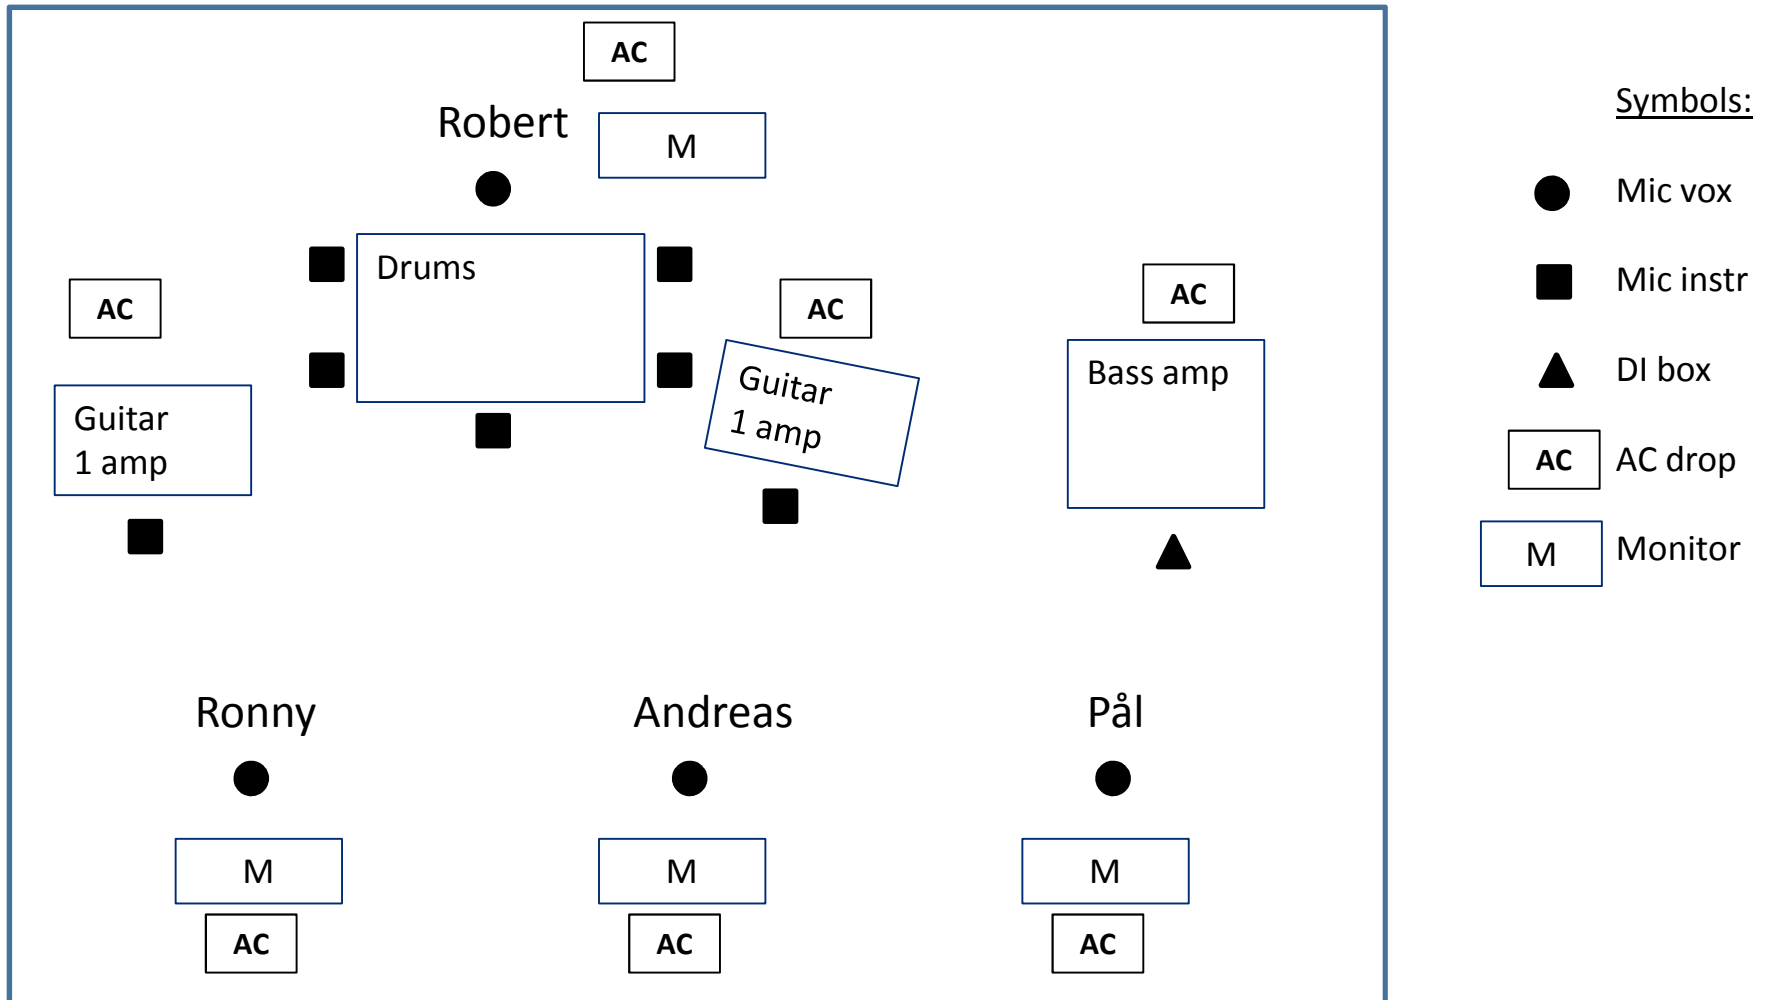

Little Andrew - stage plot

Contact: Pål M. Dahlø, +47 942 78 672

[pdahlo@gmail.com](mailto:pdahlo@gmail.com)

[www.littleandrew.com](http://www.littleandrew.com)

For backline, PA and light requirements, please check our technical rider.